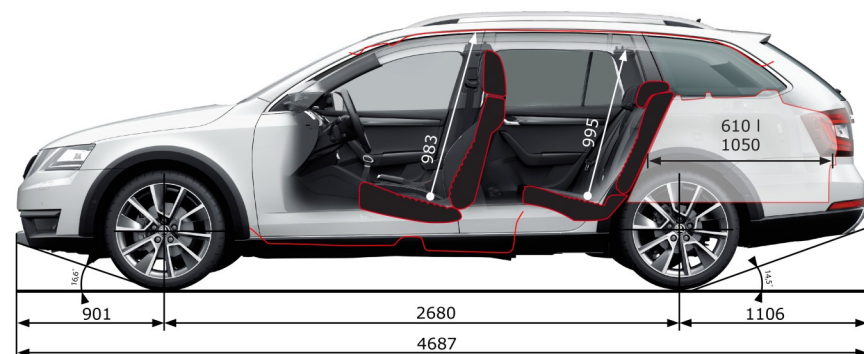

TECHNICAL DATA

Engine Size & Output	TSI 132kW	TDI 110kW	TDI 135kW
Engine Type	Turbo Petrol	Turbo Diesel	Turbo Diesel
Displacement (cm ³)	1,798	1,968	1,968
Power Output - kW @ rpm	132	110	135
Torque - Nm @ rpm	280 @ 1350 - 4500	340 @ 1750 - 3000	380 @ 1750 - 3250
Drive Train	Four Wheel Drive	Four Wheel Drive	Four Wheel Drive
Transmission - Automatic	7 speed DSG	7 speed DSG	6 speed DSG
3 years warranty or up to 100,000km and "Long life" servicing; 2 years or up to 30,000km**	✓	✓	✓
Efficiency & Performance			
Fuel Economy - EU, Combined (Litres/100km)	6.8	5.2	5.1
0-100 km/h in Seconds	7.8	9.3	9.1
Towing Capacity kg	1,600	2,000	1,800