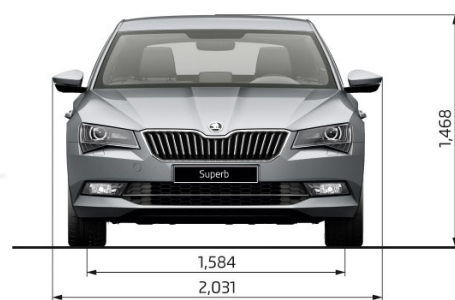

Luggage Capacity
625l