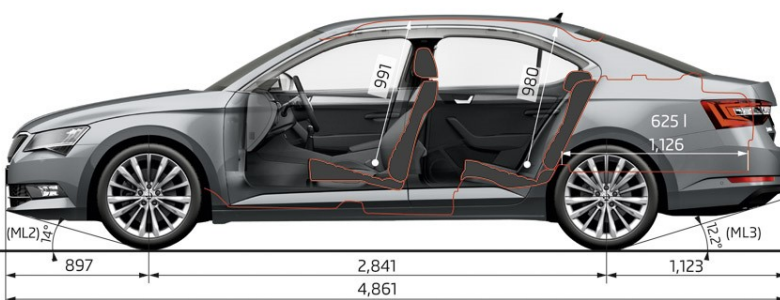

ŠKODA SUPERB

Specification Sheet

PRICE

					STYLE	STYLE +	SPORTLINE
Engine	Transmission	Power kW	Acceleration 0-100km/h	Litres per 100km (combined)			
Turbo Petrol TSI	7 Speed DSG	132	8.1	5.7	\$47,490		
	6 Speed DSG 4X4	206	5.8	7.1		\$62,490	\$66,990
Turbo Diesel TDI	6 Speed DSG 4X4	140	7.6	4.9		\$57,490	\$61,990

TECHNICAL DATA

	TSI 132kW	TDI 140kW 4x4	TSI 206kW 4x4
Engine Size & Output			
Engine Type	Turbo Petrol	Turbo Diesel	Turbo Petrol
Displacement (cm ³)	1,798	1,968	1,984
Power Output - kW @ rpm	132 @ 5100 - 6200	140 @ 3500 - 4000	206 @ 5600 - 6500
Torque - Nm @ rpm	250 @ 1250 - 5000	400 @ 1750 - 3250	350 @ 1700 - 5600
Drive Train	Front Wheel Drive	Four Wheel Drive	Four Wheel Drive
Transmission - Automatic	7 speed DSG	6 speed DSG	6 speed DSG
3 years warranty or up to 100,000km and "Long life" servicing; 2 years or up to 30,000km**	✓	✓	✓
Efficiency & Performance			
Fuel Economy - EU, Combined (Litres/100km)	5.7-5.8	4.9-5.1	7.1-7.2
0-100 km/h in Seconds	8.1-8.2	7.6-7.7	5.8-5.8
Maximum Speed in km/h	232-230	250-250	230-228