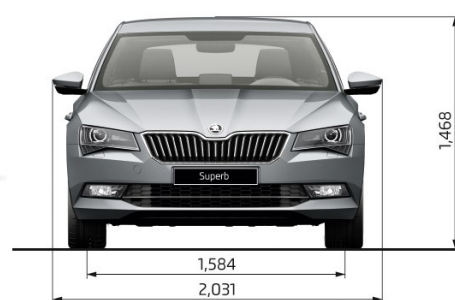

Luggage Capacity
625l