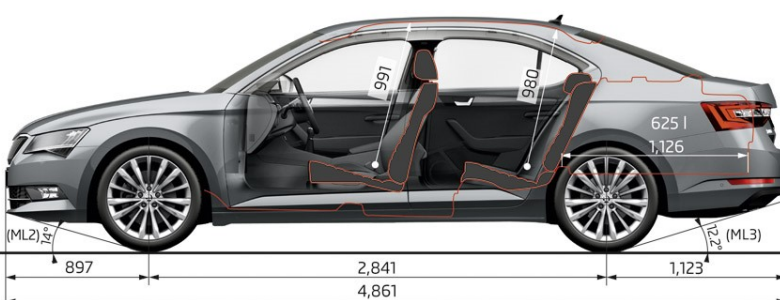

ŠKODA SUPERB

Specification Sheet

PRICE

					STYLE	STYLE +	SPORTLINE
Engine	Transmission	Power kW	Acceleration 0-100km/h	Litres per 100km (combined)	Maximum Retail Price*		
Turbo Petrol TSI	7 Speed DSG	132	8.1	5.9	$47,490		
	6 Speed DSG 4X4	206	5.8	7.1		$62,490	$66,990
Turbo Diesel TDI	6 Speed DSG 4X4	140	7.6	4.7		$57,490	$61,990

TECHNICAL DATA

Engine Size & Output	TSI 132kW	TDI 140kW 4x4	TSI 206kW 4x4
Engine Type	Turbo Petrol	Turbo Diesel	Turbo Petrol
Displacement (cm³)	1,798	1,968	1,984
Power Output - kW @ rpm	132 @ 5100 - 6200	140 @ 3500 - 4000	206 @ 5600 - 6500
Torque - Nm @ rpm	250 @ 1250 - 5000	400 @ 1750 - 3250	350 @ 1700 - 5600
Drive Train	Front Wheel Drive	Four Wheel Drive	Four Wheel Drive
Transmission - Automatic	7 speed DSG	6 speed DSG	6 speed DSG
3 years warranty or up to 100,000km and "Long life" servicing; 2 years or up to 30,000km**	✓	✓	✓
Maximum Speed in km/h	230	250	230

Luggage Capacity
625l

*Prices are Maximum Retail including 15% GST. Prices & specifications are subject to change without notice. Maximum Retail Price does not include additional on road costs. ✓ = Standard -- Not available

** Standard warranty. Other promotional offers may exceed standard terms, and if selected they would be added to vehicle price.