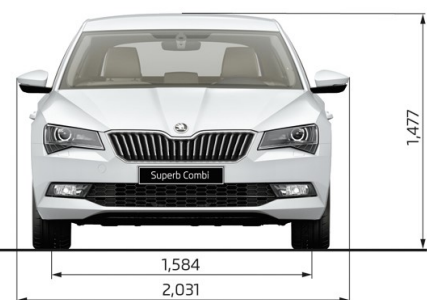

*Prices are Maximum Retail including 15% GST. Prices & specifications are subject to change without notice. Maximum Retail Price does not include additional on road costs. ✓ = Standard -- Not available

** Standard warranty. Other promotional offers may exceed standard terms, and if selected they would be added to vehicle price.