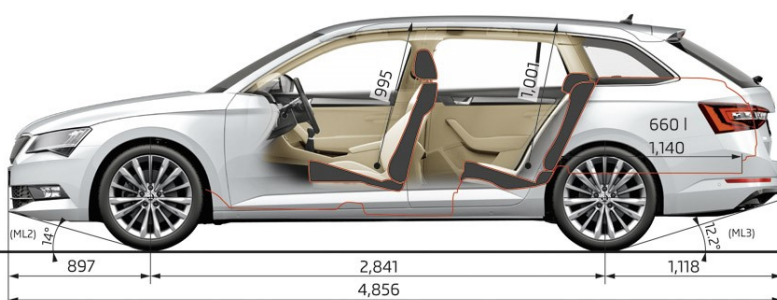

ŠKODA SUPERB WAGON

Specification Sheet

ŠKODA

PRICE

					STYLE	STYLE +	SPORTLINE
Engine	Transmission	Power kW	Acceleration 0-100km/h	Litres per 100km (combined)	Maximum Retail Price*		
	7 Speed DSG	132	8.2	6.1	\$50,490		
Turbo Petrol TSI	6 Speed DSG	162	7.0	6.5		\$59,990	
	6 Speed DSG 4X4	206	5.8	7.2		\$65,490	\$69,990
Turbo Diesel TDI	7 Speed DSG 4X4	140	7.7	4.7		\$60,490	\$64,990

TECHNICAL DATA

Engine Size & Output

	TSI 132kW	TSI 162kW	TDI 140kW 4x4	TSI 206kW 4x4
Engine Type	Turbo Petrol	Turbo Petrol	Turbo Diesel	Turbo Petrol
Displacement (cm ³)	1,798	1,984	1,968	1,984
Power Output - kW @ rpm	132 @ 5100 - 6200	162 @ 4500 - 6200	140 @ 3500 - 4000	206 @ 5600 - 6500
Torque - Nm @ rpm	250 @ 1250 - 5000	350 @ 1500 - 4400	400 @ 1750 - 3250	350 @ 1700 - 5600
Drive Train	Front Wheel Drive	Front Wheel Drive	Four Wheel Drive	Four Wheel Drive
Transmission - Automatic	7 speed DSG	6 speed DSG	7 speed DSG	6 speed DSG
3 years warranty or up to 100,000km and "Long life" servicing; 2 years or up to 30,000km**	✓	✓	✓	✓
Maximum Speed in km/h	230	230	230	250

Alloy Wheels	18" 'PEGASUS'	19" 'TRINITY'	19" 'TRINITY' Black	19" 'VEGA' Anthracite
STYLE 132kW	✓	\$1,250	Part of Executive Pack	--
STYLE+ 162kW	--	✓	\$750	--
STYLE+	--	✓	\$750	--
SPORTLINE	--	--	--	✓

*Prices are Maximum Retail including 15% GST. Prices & specifications are subject to change without notice. Maximum Retail Price does not include additional on road costs. ✓ = Standard -- Not available
 ** Standard warranty. Other promotional offers may exceed standard terms, and if selected they would be added to vehicle price.
 Updated May 2018 Page 2 of 2