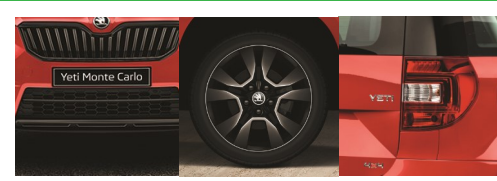

MONTE CARLO (MC)

Black roof rails, black front grille, black side mirrors, black 17" Alloys 'ORIGAMI'
 LED rear lights & tinted rear window
 Stainless steel pedal set
 Monte Carlo Fabric seats, Decorative tailpipe & Scuff plates in door apertures
 Reversing Camera
 Infotainment radio "BOLERO"
 'SMART LINK' App connect