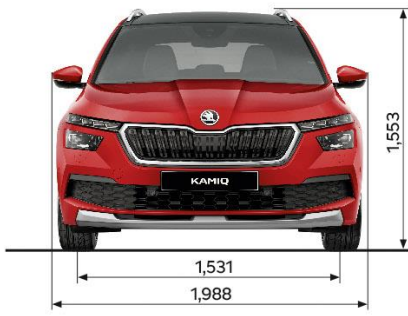

The images shown below are Kamiq Monte Carlo

Moon White
Metallic

Race Blue
Metallic

Graphite Grey
Metallic