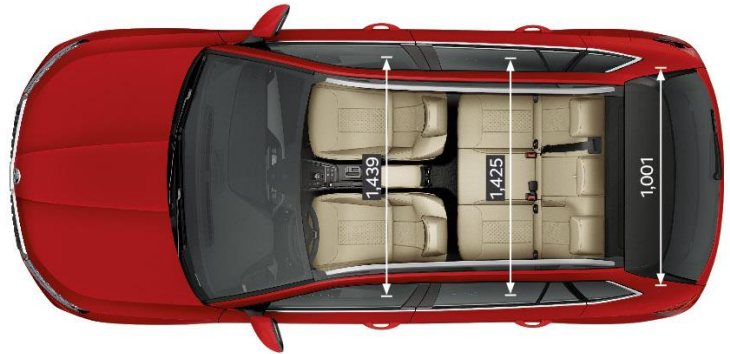

The images shown below are Kamiq Monte Carlo

Moon White
Metallic

Race Blue
Metallic

Graphite Grey
Metallic