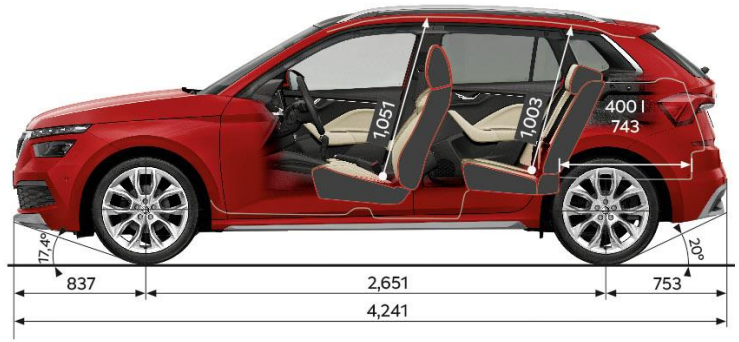

The images shown below are Kamiq Monte Carlo

Moon White
Metallic

Race Blue
Metallic

Graphite Grey
Metallic