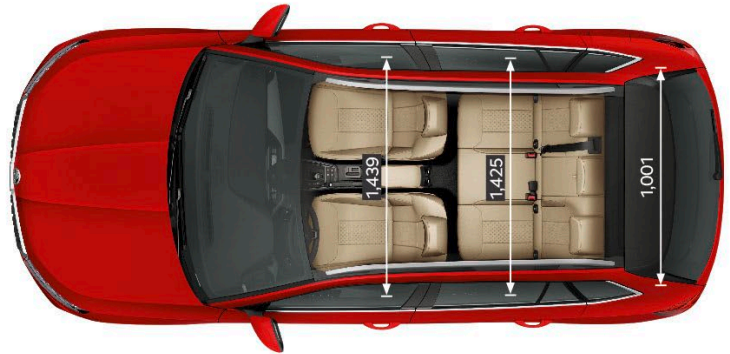

The images shown below are Kamiq Monte Carlo

Moon White
Metallic

Race Blue
Metallic

Graphite Grey
Metallic