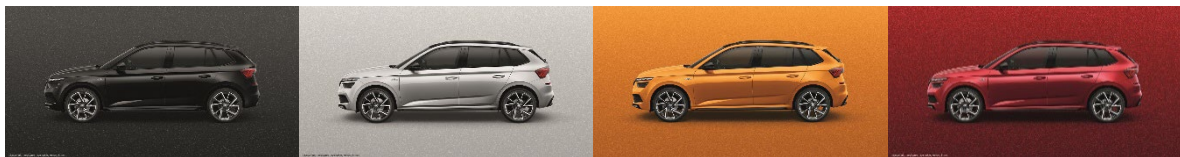

Magic Black
Metallic

Brilliant Silver
Metallic

Phoenix Orange
Metallic (+$1,000)

Velvet Red
Metallic (+$1,000)