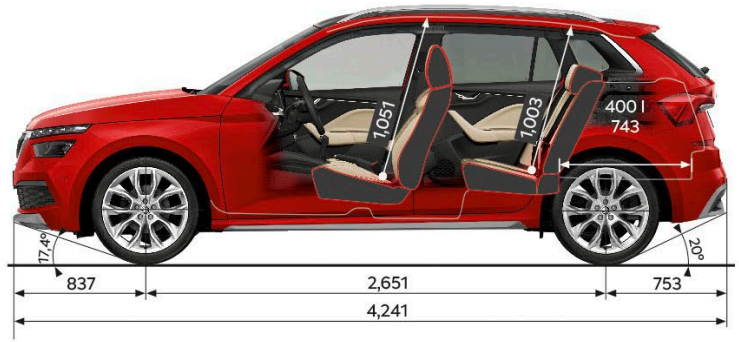

The images shown below are Kamiq Monte Carlo

Moon White
Metallic

Race Blue
Metallic

Graphite Grey
Metallic