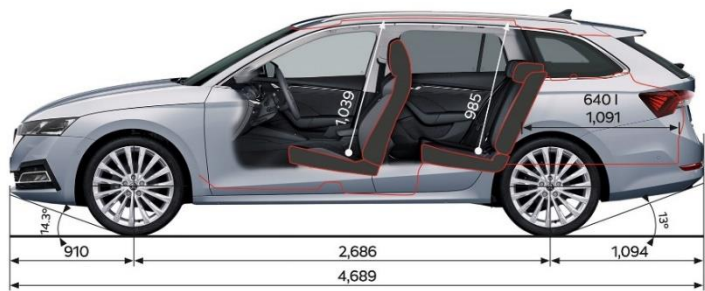

Moon White
Metallic

Race Blue
Metallic

Graphite Grey
Metallic

Lava Blue
Metallic (Style only)

Phoenix orange
Metallic (+$1,000)