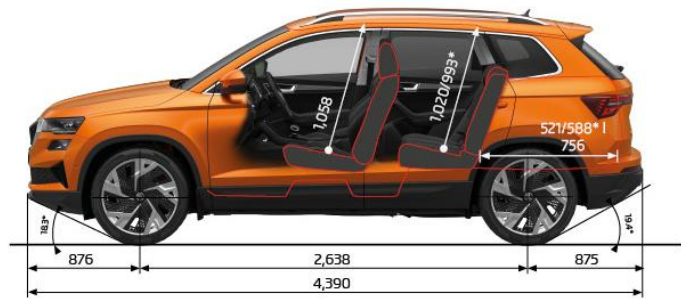

Škoda reserves the right to make changes to specifications, colours and prices without notice. While we make every effort to ensure that specifications are accurate at the time of publication, you should always check with your Škoda dealer for the latest information.

✓ = Standard   -- = Not available

Updated March 2026 (MV2 CW48/25)