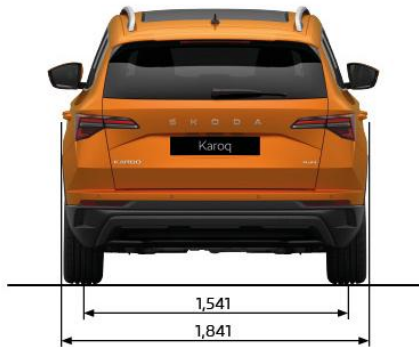

Škoda reserves the right to make changes to specifications, colours and prices without notice. While we make every effort to ensure that specifications are accurate at the time of publication, you should always check with your Škoda dealer for the latest information.

✓ = Standard   -- = Not available

Updated March 2026 (MV2 CW48/25)