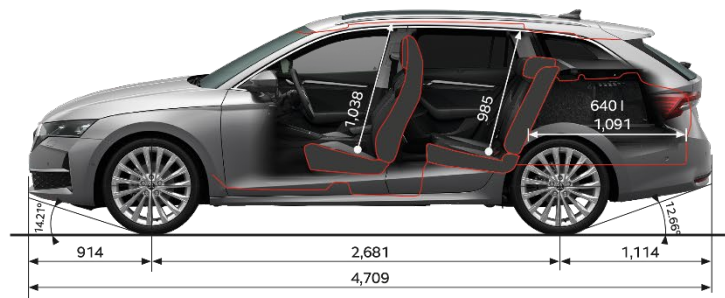

Seat & upholstery

'Lounge' design with black Suedia/ leather seats	✓	-	-
'RS' design with black fabric seats	-	✓	-
'RS' design with black Suedia/ leather seats	-	-	✓
'Cocoon Silver' decorative inserts	✓	-	-
'Black Middle Carbon' decorative inserts	-	✓	✓

Multimedia

Škoda 13.1" infotainment with navigation and 'Laura' voice control	✓	✓	✓
Virtual cockpit	✓	✓	✓
Smartlink+ Android Auto and Apple CarPlay	✓	✓	✓
Wireless smartphone charging	✓	✓	✓
8 speaker sound system with Bluetooth	✓	✓	-
8 speaker 'Canton' sound system with Bluetooth	-	-	✓
USB type C charging socket(s) with increased charging performance	✓	✓	✓

Alloy wheels

18" 'Lerna' silver alloys (Launch Edition)	✓	-	-
18" 'Vega Aero' black alloys	✓	-	-
19" 'Elias' anthracite alloys	-	✓	✓

Škoda reserves the right to make changes to specifications, colours and prices without notice. While we make every effort to ensure that specifications are accurate at the time of publication, you should always check with your Škoda dealer for the latest information.

✓ = Standard -- = Not available

Updated December 2025