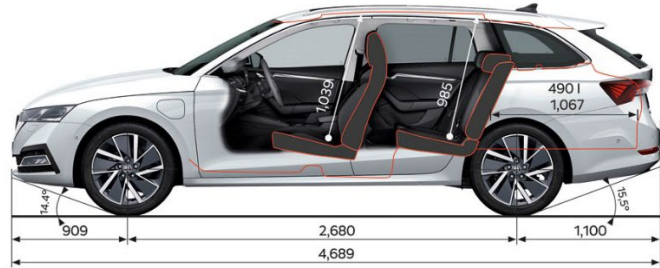

Technical drawing shown is Octavia Style