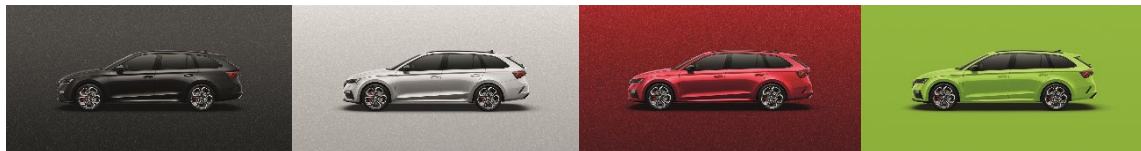

✓ = Standard -- = Not available

Updated April 2024

Page 2 of 3

Technical drawing shown is Octavia Style

Moon White
Metallic

Race Blue
Metallic

Graphite Grey
Metallic

Lava Blue
Metallic (Style only)

Phoenix orange
Metallic (+\$1,000)

Magic Black
Metallic

Brilliant Silver
Metallic

Velvet Red
Metallic (+\$1,000)

Mamba Green
Uni (RS only)

17" Rotare alloy wheels

18" Comet alloy wheels