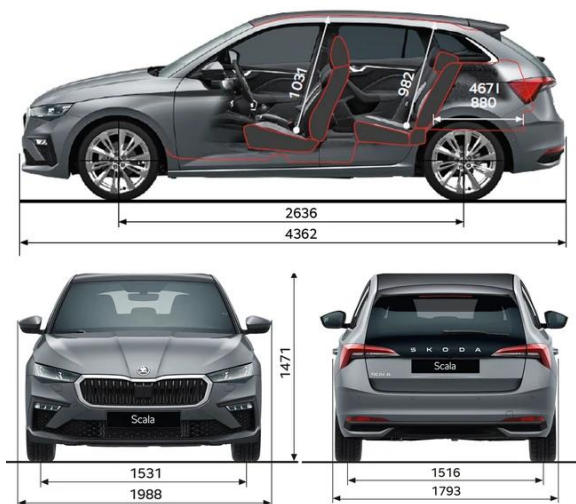

Candy White
Uni

Energy Blue
Uni

Steel Grey
Uni