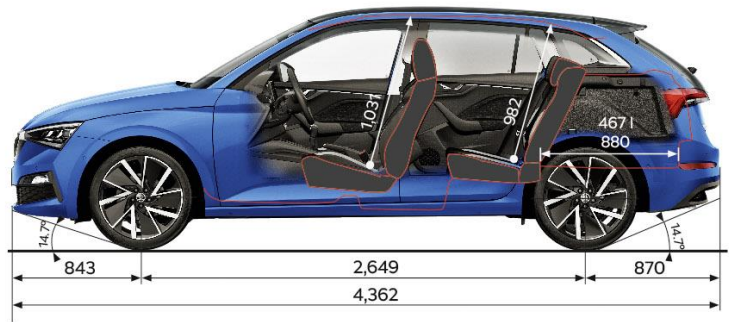

Moon White
Metallic

Race Blue
Metallic

Graphite Grey
Metallic