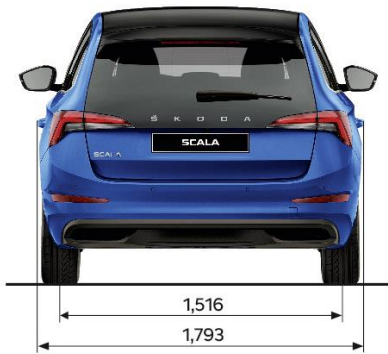

Moon White
Metallic

Race Blue
Metallic

Graphite Grey
Metallic