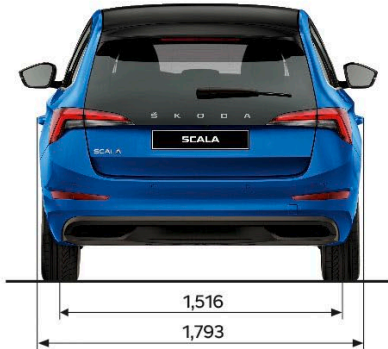

Moon White
Metallic

Race Blue
Metallic

Graphite Grey
Metallic