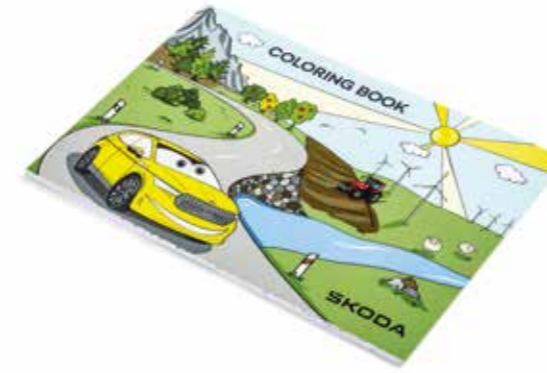

Colouring book

Material: paper
Dimensions: 21 × 14.8 cm
Weight: 77 g

000 087 703QK