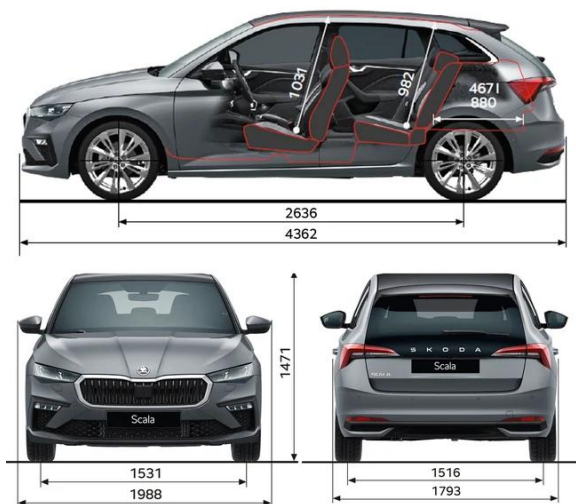

Candy White
Uni

Energy Blue
Uni

Steel Grey
Uni