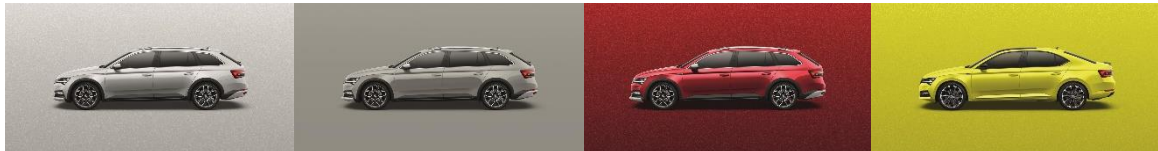

Moon White
Metallic

Race Blue
Metallic

Graphite Grey
Metallic

Lava Blue
Metallic (Style Only)

Magic Black
Metallic

Brilliant Silver
Metallic

Steel Grey
Uni

Velvet Red
Metallic (+$1,000)

Dragon Skin
(+$1,000 - Sportline Only)