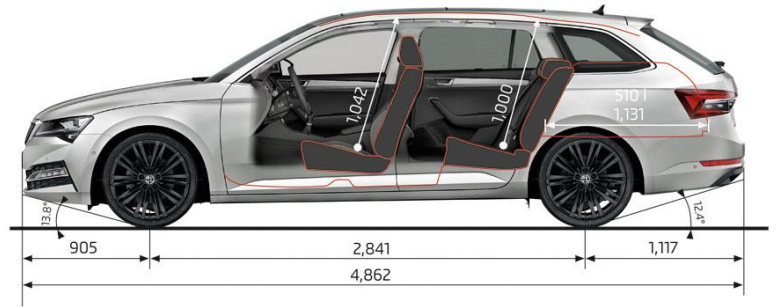

Technical drawing shown is Superb Style