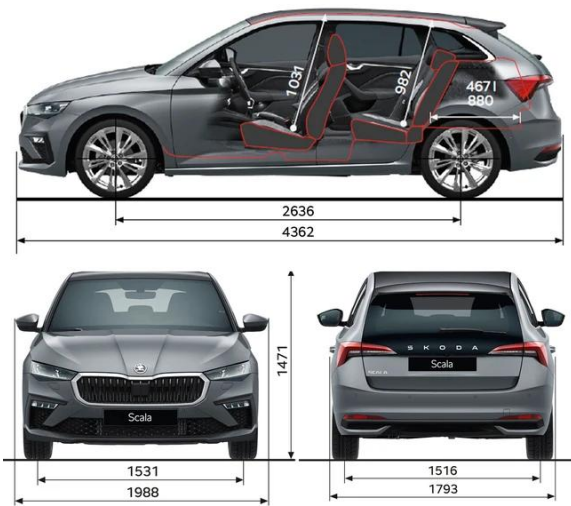

Candy White
Uni

Energy Blue
Uni

Steel Grey
Uni