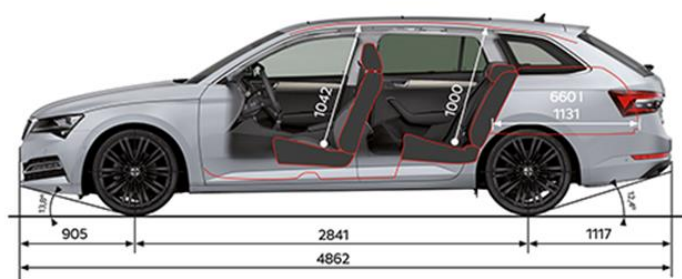

WARRANTY AND SERVICE

5 years mechanical warranty or up to 150,000km**	✓	✓	✓
Service Intervals every 1 year or 15,000km	✓	✓	✓
ŠKODA Scheduled Service Plan 3 Years or up to 45,000km**	$1,695	$1,795	$1,795
ŠKODA Scheduled Service Plan 5 Years or up to 75,000km**	$3,195	$3,495	$3,495