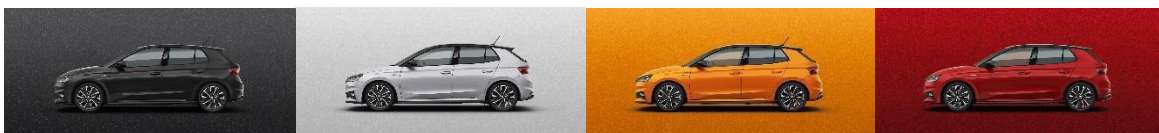

Magic Black
Metallic

Brilliant Silver
Metallic

Phoenix Orange
Metallic (+$1,000)

Velvet Red
Metallic (+$1,000)