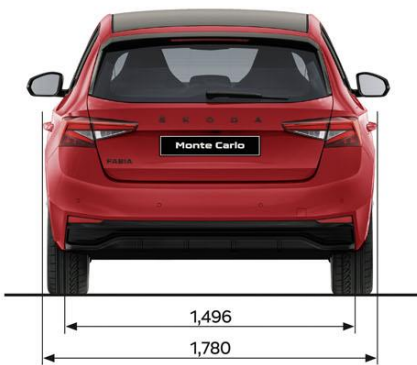

Moon White
Metallic

Race Blue
Metallic

Graphite Grey
Metallic