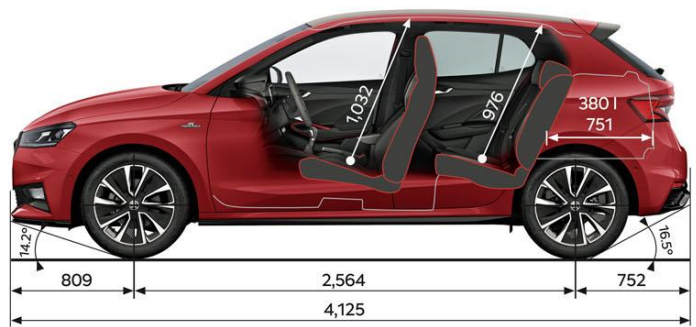

Moon White
Metallic

Race Blue
Metallic

Graphite Grey
Metallic