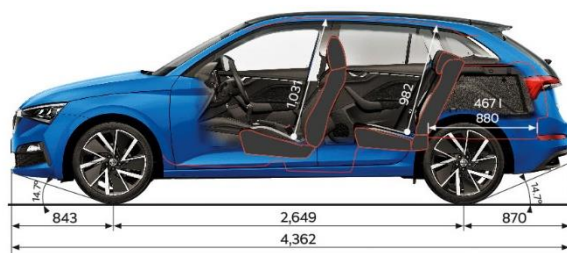

Warranty and Service

5 years mechanical warranty or up to 150,000km**	✓	✓
Service Intervals every 1 year or 15,000km	✓	✓
ŠKODA Scheduled Service Plan 3 Years or up to 45,000km**	$1,445	$1,445
ŠKODA Scheduled Service Plan 5 Years or up to 75,000km**	$2,695	$2,695