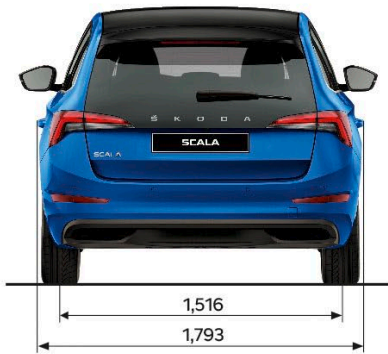

Moon White
Metallic

Race Blue
Metallic

Graphite Grey
Metallic