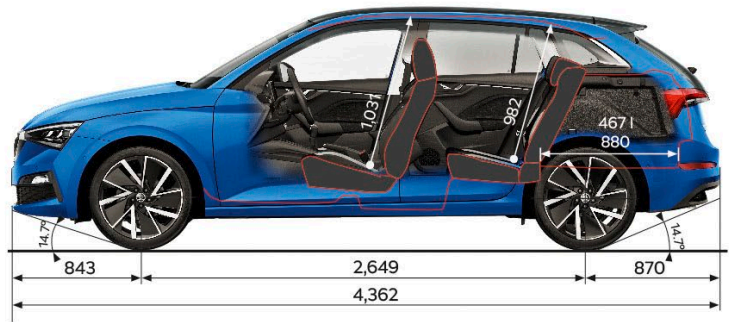

Moon White
Metallic

Race Blue
Metallic

Graphite Grey
Metallic