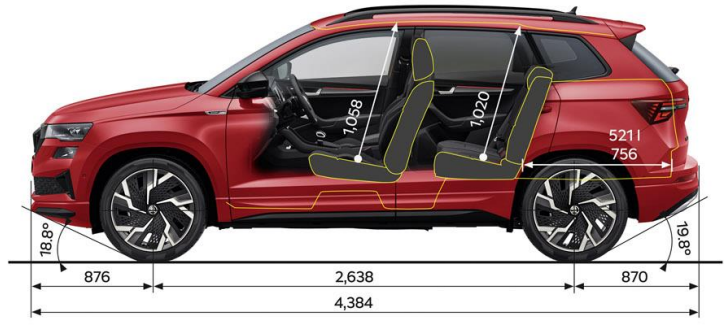

Škoda reserves the right to make changes to specifications, colours and prices without notice. Whilst we make every effort to ensure that specifications are accurate at the time of publication, you should always check with your Škoda dealer for the latest information.

✓ = Standard   -- = Not available

Updated Dec 2023

Page 3 of 3