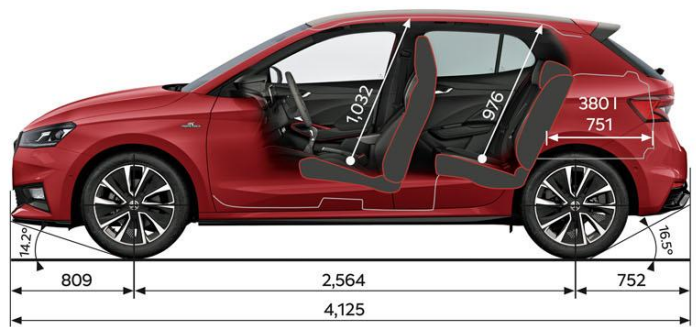

Moon White*
Metallic

Race Blue*
Metallic

Graphite Grey
Metallic