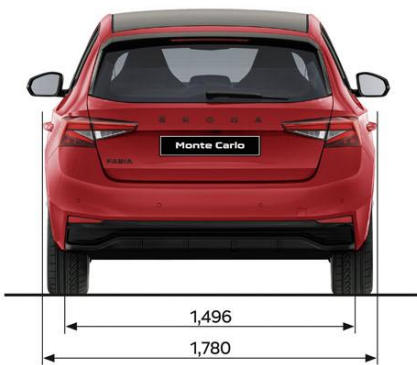

Moon White*
Metallic

Race Blue*
Metallic

Graphite Grey
Metallic