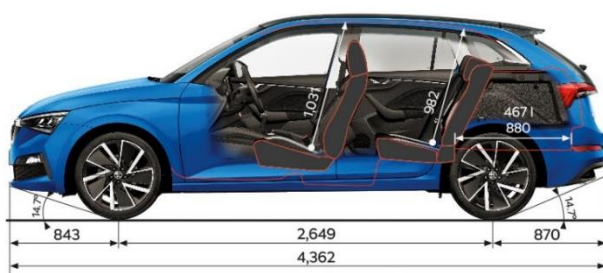

Warranty and Service

5 years mechanical warranty or up to 150,000km**	✓
5 years ŠKODA Roadside assistance	✓
Service Intervals every 1 year or 15,000km	✓
ŠKODA Scheduled Service Plan 3 Years or up to 45,000km**	$1,445
ŠKODA Scheduled Service Plan 5 Years or up to 75,000km**	$2,695