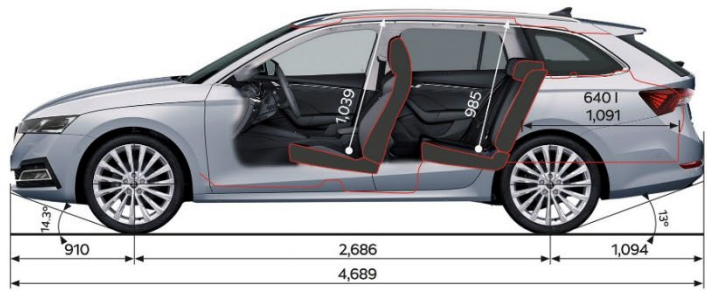

Moon White
Metallic

Race Blue
Metallic

Graphite Grey
Metallic

Lava Blue
Metallic (Style only)

Phoenix orange
Metallic (+$1,000)