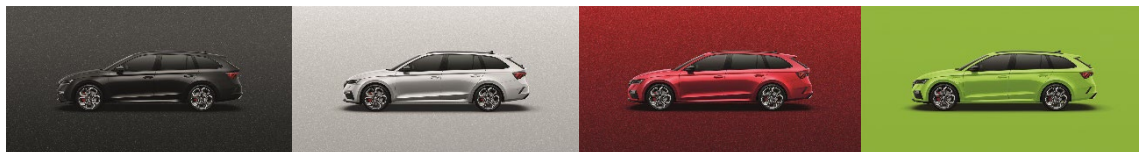

## Packages

Style plus pack - leather ergonomic comfort seat with ventilation, heads up display, heated rear seat, triple zone AC	\$5450	-
RS plus pack – Split leather ergonomic comfort seat, heads up display, heated rear seat, triple zone AC, black polished tailpipe, adaptive suspension DCC, 19" alloy wheels Altair anthracite gloss	-	\$6450

## Alloy wheels

17" alloy wheels – Rotare aero silver wheels	✓	-
18" alloy wheels - Comet, black with bright machining	-	✓

**Moon White**  
Metallic

**Race Blue**  
Metallic

**Graphite Grey**  
Metallic

**Lava Blue**  
Metallic (Style only)

**Phoenix orange**  
Metallic (+\$1,000)

**Magic Black**  
Metallic

**Brilliant Silver**  
Metallic

**Velvet Red**  
Metallic (+\$1,000)

**Mamba Green**  
Uni (RS only)

**17" Rotare alloy wheels**

**18" Comet alloy wheels**