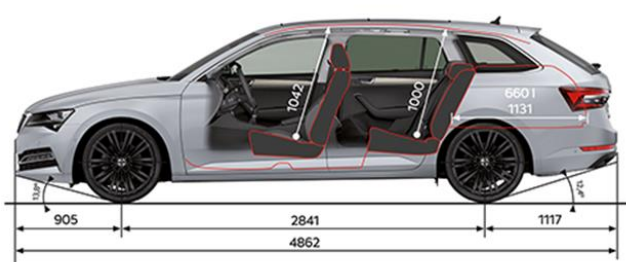

WARRANTY AND SERVICE

5 years mechanical warranty or up to 150,000km**	✓	✓
5 years ŠKODA Roadside assistance	✓	✓
Service Intervals every 1 year or 15,000km	✓	✓
ŠKODA Scheduled Service Plan 3 Years or up to 45,000km**	$1,795	$1,795
ŠKODA Scheduled Service Plan 5 Years or up to 75,000km**	$3,495	$3,495